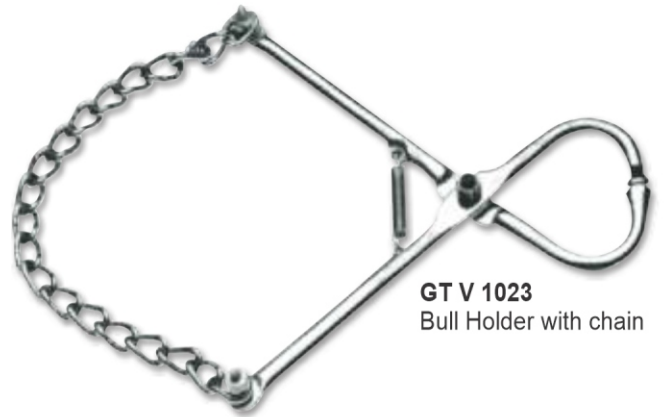

**GT V 1011**  
Bull Holder with spring

**GT V 1015**  
Heavy Duty Bull  
Holder without chain

**GT V 1012**  
Bull Holder  
with Side Gripe

**GT V 1016**  
Bull Holder Harm's With  
Rowel Slide

**GT V 1013**  
Heavy Duty Bull  
Holder with chain

**GT V 1017**  
Bull Holder With Spring

**GT V 1018**  
Bull Holder  
with spring

**GT V 1019**  
Bull Holder  
with spring

**GT V 1022**  
Bull Holder

**GT V 1020**  
Automatic Lock Easily  
Released Bull Lead, Aluminum

**GT V 1023**  
Bull Holder with chain

**GT V 1021**  
Bull Holder Continental  
Tong Pattern, 43cm

**GT V 1024**  
Krey-Schottler

**GT V 1030**  
Bull Ring Stainless Steel  
Sizes are 55mm and 65mm

**GT V 1031**  
Bull Ring Stainless Steel  
Sizes are 55mm and 65mm

**GT V 1025**  
Bull Nose Ring  
Applicator With  
Vertical Opening Delivered  
With A Break-off Screw

**GT V 1032**  
Hoof Puncher

**GT V 1026**  
Bull Nose Ring  
Applicator For Bull Rings

**GT V 1033**  
Hoof Forceps