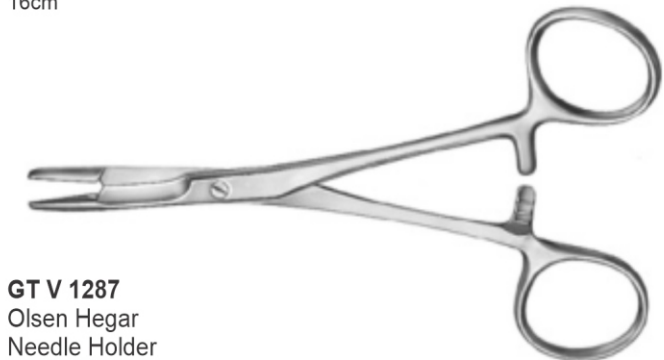

**GT V 1278**  
Olsen Hegar Needle  
Holder Tungstene Jaws

**GT V 1279**  
Gynecological Instruments

**GT V 1280**  
Polansky Vaginal Speculum  
with 3 Blades Has buterfly screws  
with two blades on top.

**GT V 1281**  
Killian Vaginal Speculum  
for Dogs Has set screw and  
3 1/2" blades.

**GT V 1282**  
Young Tongue Forceps  
with Rubber Pads

**GT V 1283**  
Baby Tongue Forceps  
with Rubber Pads

**GT V 1284**  
Doyen Intestinal  
Clamp, 23cm

**GT V 1285**  
Crile-Wood  
Needle Holder, 15cm

**GT V 1286**  
Gillies  
16cm

**GT V 1287**  
Olsen Hegar  
Needle Holder

**GT V 1288**  
Halstead Forceps  
13cm

**GT V 1289**  
Hartmann Forceps, 14cm

**GT V 1290**  
Splinter Forceps  
12.5cm