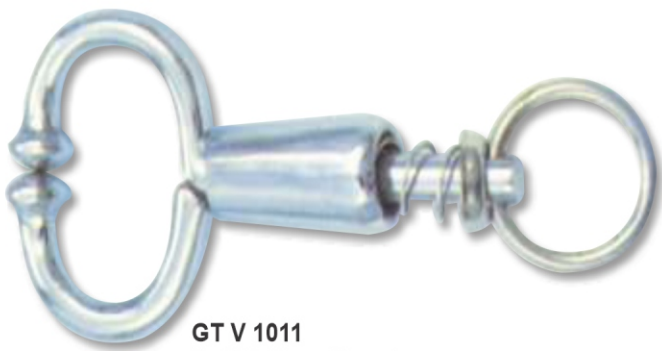

**GT V 1008**  
Emasculator Cut The Tail  
and Crushes The Blood Vessel  
19cm, 23cm, 27cm

**GT V 1009**  
Hoof Pressor  
Heavy Duty

**GT V 1010**  
Reimers Emasculator,  
for Horses with 3 Arms

**GT V 1014**  
Heavy Duty Bull  
Holder with chain

**GT V 1011**  
Bull Holder with spring

**GT V 1015**  
Heavy Duty Bull  
Holder without chain

**GT V 1012**  
Bull Holder  
with Side Gripe

**GT V 1016**  
Bull Holder Harm's With  
Rowel Slide

**GT V 1013**  
Heavy Duty Bull  
Holder with chain