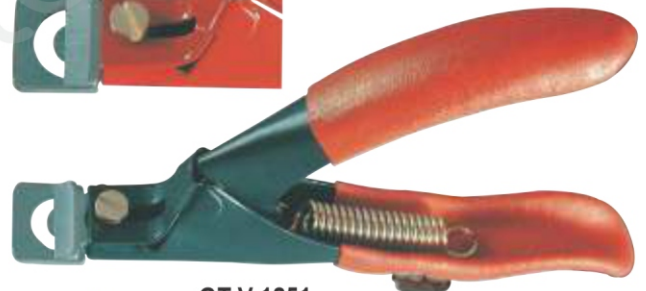

GT V 1251
Nail Profiler (with grip)
14.5cm, Stainless Steel (Powder coated)