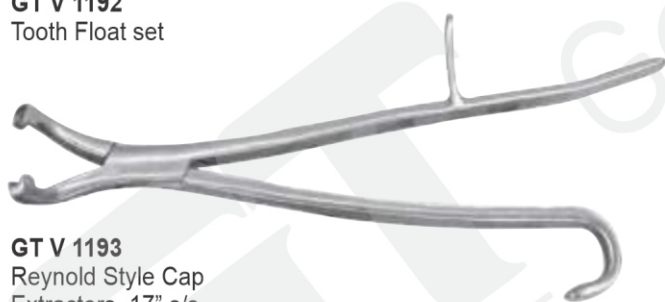

GT V 1193
Reynold Style Cap
Extractors, 17" s/s