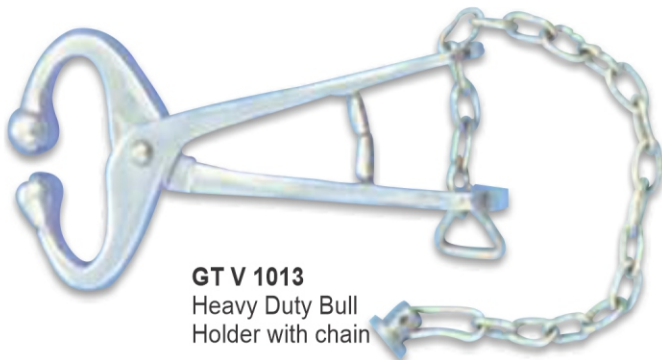

**GT V 1011**  
Bull Holder with spring

**GT V 1015**  
Heavy Duty Bull  
Holder without chain

**GT V 1012**  
Bull Holder  
with Side Gripe

**GT V 1016**  
Bull Holder Harm's With  
Rowel Slide

**GT V 1013**  
Heavy Duty Bull  
Holder with chain

**GT V 1017**  
Bull Holder With Spring

**GT V 1018**  
Bull Holder  
with spring

**GT V 1019**  
Bull Holder  
with spring

**GT V 1022**  
Bull Holder

**GT V 1020**  
Automatic Lock Easily  
Released Bull Lead, Aluminum