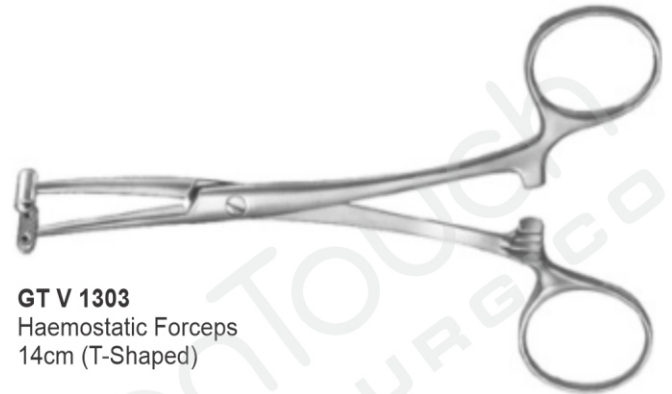

GT V 1303
Haemostatic Forceps
14cm (T-Shaped)