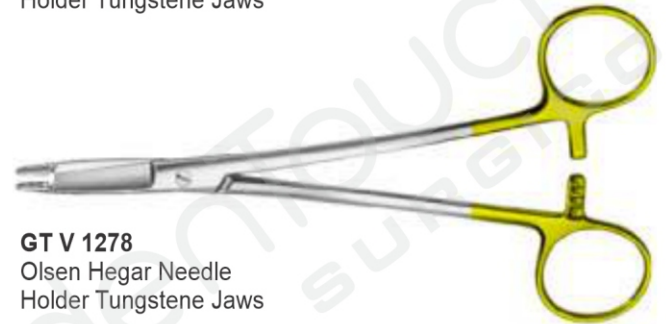

**GT V 1278**  
Olsen Hegar Needle  
Holder Tungstene Jaws

**GT V 1279**  
Gynecological Instruments

**GT V 1280**  
Polansky Vaginal Speculum  
with 3 Blades Has buterfly screws  
with two blades on top.