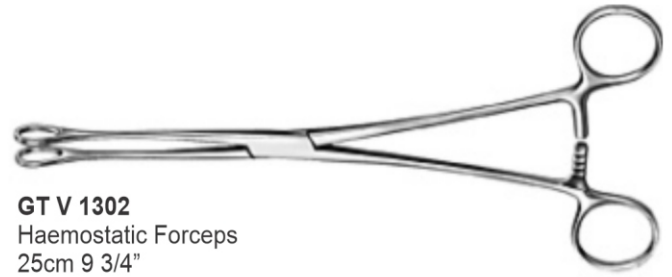

GT V 1302
Haemostatic Forceps
25cm 9 3/4"