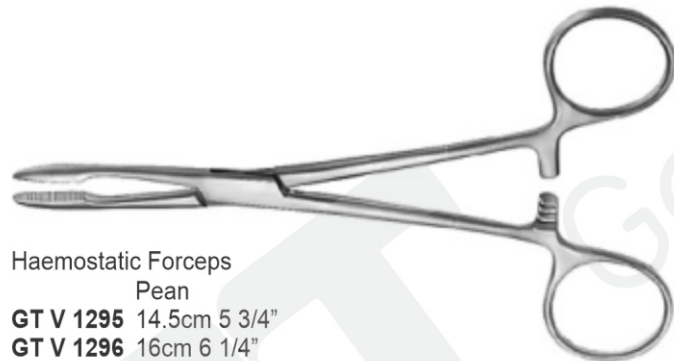

GT V 1294
Pean (Rochester)
14.5cm

Haemostatic Forceps
Pean
GT V 1295 14.5cm 5 3/4"
GT V 1296 16cm 6 1/4"