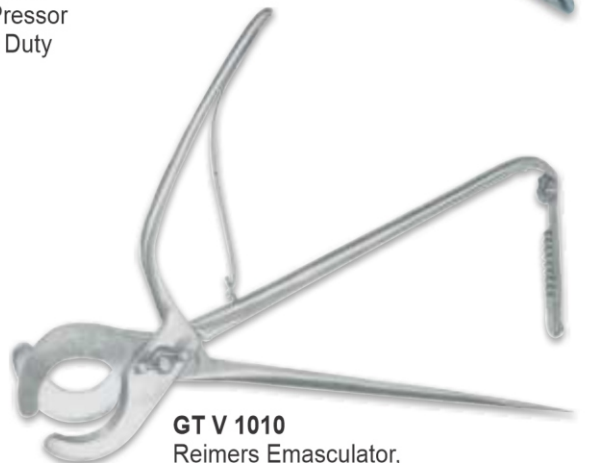

**GT V 1003**  
Bloodless Castrator  
23cm  
(for Lambs and Rabbit)

**GT V 1004**

**GT V 1005**  
Heavy Duty Marking  
Ring Applicator

**GT V 1006**  
Castrator Heavy Duty  
with Pin

**GT V 1007**  
De White Emasculator S.S  
23cm, 30cm

**GT V 1008**  
Emasculator Cut The Tail  
and Crushes The Blood Vessel  
19cm, 23cm, 27cm

**GT V 1009**  
Hoof Pressor  
Heavy Duty

**GT V 1010**  
Reimers Emasculator,  
for Horses with 3 Arms

**GT V 1014**  
Heavy Duty Bull  
Holder with chain