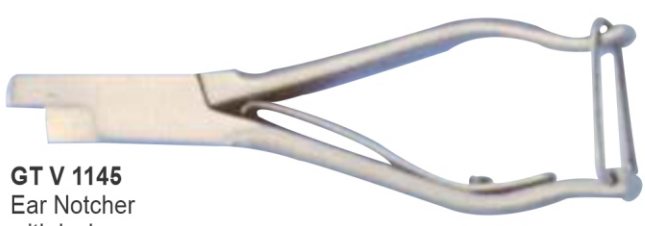

GT V 1145
Ear Notcher
with lock