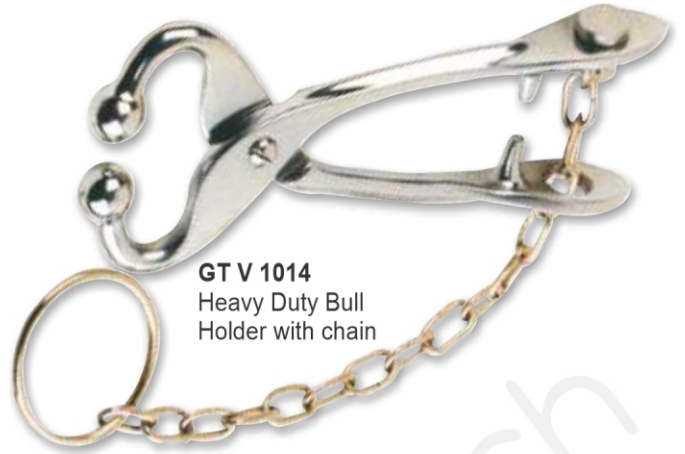

GT V 1014
Heavy Duty Bull
Holder with chain