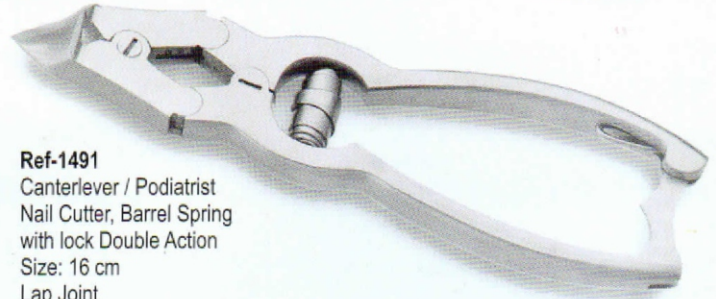

Ref-1490
Canterlever / Podiatrist
Nail Cutter, Barrel Spring
with lock Double Action
Size: 16 cm
Lap Joint

Ref-1491
Canterlever / Podiatrist
Nail Cutter, Barrel Spring
with lock Double Action
Size: 16 cm
Lap Joint