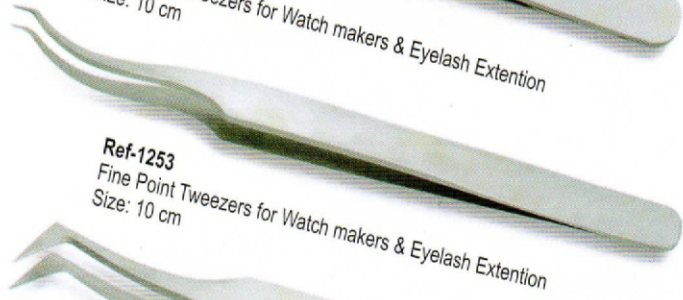

Ref-1203
Cuticle Scissor
Size: 9.5 cm
Straight

Ref-1204
Cuticle Nail Scissor.
Size: 9 cm, Straight

Ref-1205
Fancy Scissor.
Size: 9 cm, Straight

Ref-1206
Fancy Scissor.
Size: 9 cm, Straight

Ref-1207
Nail Scissor. Size: 9 cm,
Straight

Ref-1208
Safety Scissor. Size: 9 cm
Straight

Ref-1251
Fine Point Tweezers for Watch makers & Eyelash Extension
Size: 10 cm, 11 cm

Ref-1252
Fine Point Tweezers for Watch makers & Eyelash Extension
Size: 10 cm