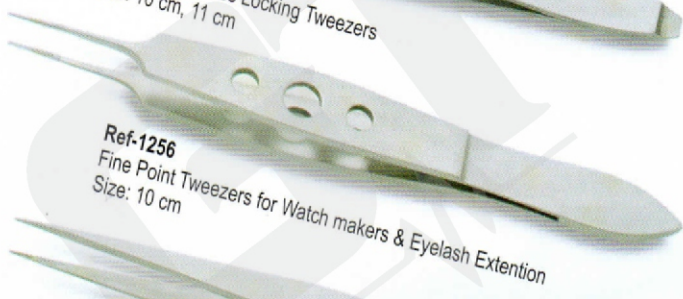

Ref-1257
Fine Point Tweezers for Watch makers & Eyelash Extension
Size: 10.5 cm