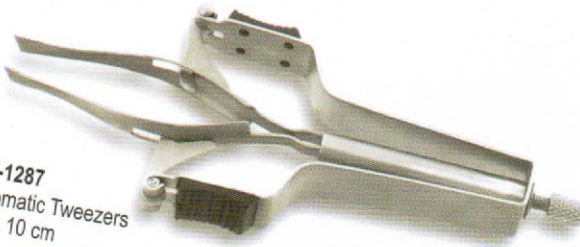

Ref-1287
Automatic Tweezers
Size: 10 cm