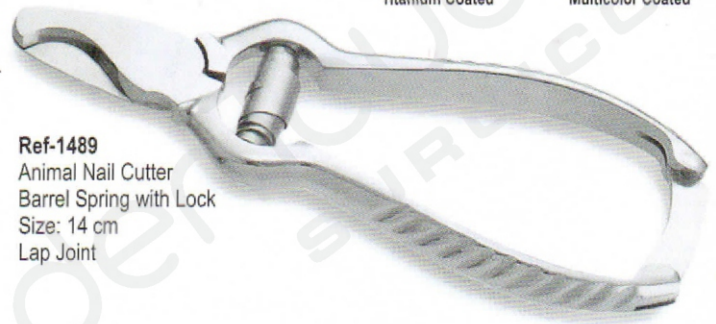

Ref-1489
Animal Nail Cutter
Barrel Spring with Lock
Size: 14 cm
Lap Joint