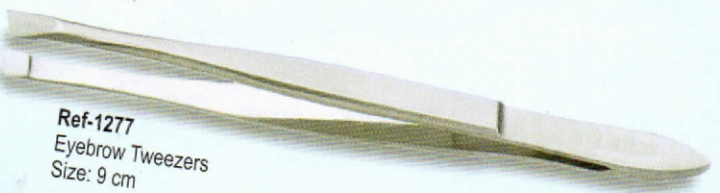

Ref-1272
Eye lash Holder Tweezers
Size: 10 cm

Ref-1273
Eyebrow Tweezers with texture on handle for grip
Size: 9 cm

Ref-1274
Eyebrow Tweezers with texture on handle for grip
Size: 9 cm

Ref-1275
Eyebrow Tweezers with texture on handle for grip
Size: 9 cm

Ref-1276
Eyebrow Tweezers
Size: 9 cm

Ref-1277
Eyebrow Tweezers
Size: 9 cm

Ref-1278
Eyebrow Tweezers with texture on handle for grip
Size: 9 cm

Ref-1279
Fine Pointed Tweezers, with texture on handle for grip
Size: 9 cm