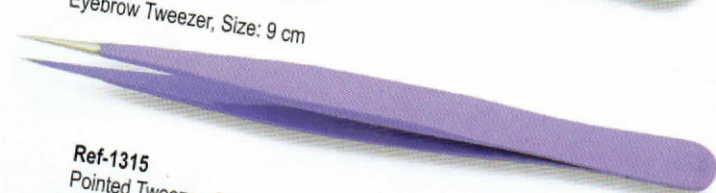

Ref-1311
Eyebrow Tweezer, Size: 9 cm

Ref-1312
Eyebrow Tweezer, Size: 9 cm

Ref-1313
Eyebrow Tweezer, Size: 9 cm

Ref-1314
Eyebrow Tweezer, Size: 9 cm

Ref-1315
Pointed Tweezer, Size: 9 cm

Ref-1316
Pointed Tweezer, Size: 9 cm

Ref-1317
Eyebrow Tweezer, Size: 9 cm

PROFESSIONAL Nail Nippers, Cutters & Pushures

CUTICLE PUSHERS

Cuticle Pushers and cleaners by are characterized by Right Materials, Excellent workmanship. High Functionality and large selection. There is a broad range of cuticle pushers and cleaners available in large selection made of right raw material. for the most varied functions.