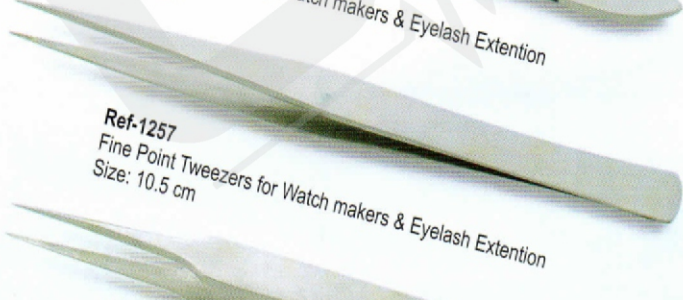

Ref-1258
Fine Point Tweezers for Watch makers & Eyelash Extension
Size: 10 cm, 11 cm