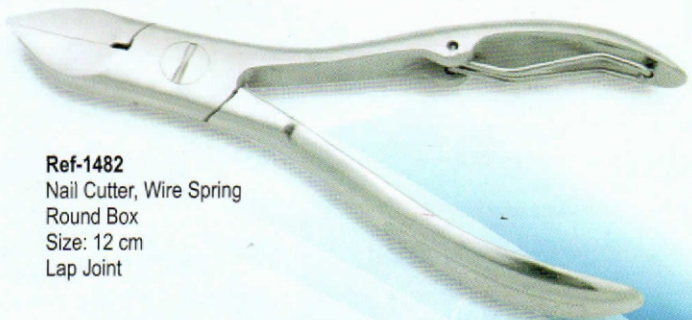

Ref-1482
Nail Cutter, Wire Spring
Round Box
Size: 12 cm
Lap Joint