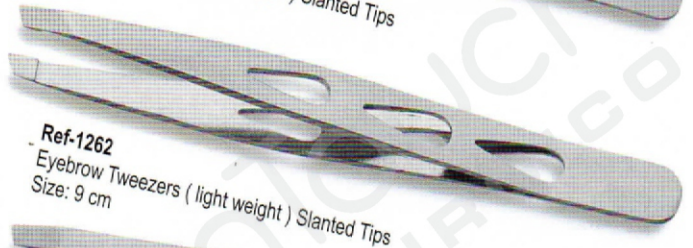

Ref-1262
Eyebrow Tweezers (light weight) Slanted Tips
Size: 9 cm