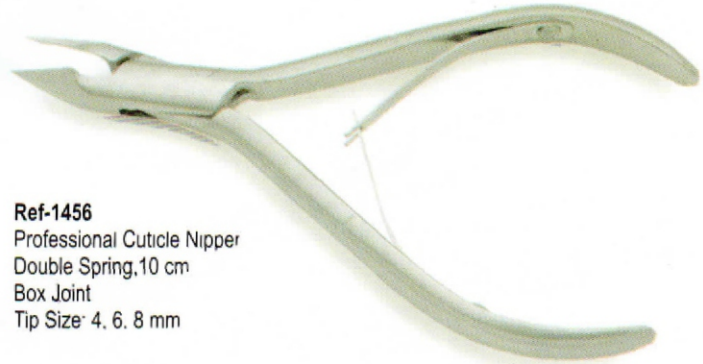

Ref-1434
Cuticle Pusher, Single ended

Ref-1435
Cuticle Pusher, Double ended
5mm, 9mm

Ref-1436
Spatula Knife

Ref-1437
Professional Nail Pusher
with 4 different attachments

Ref-1451
Professional Cuticle Nipper
double spring, 11cm
Box Joint
Tip Size: 4 6. 8 mm