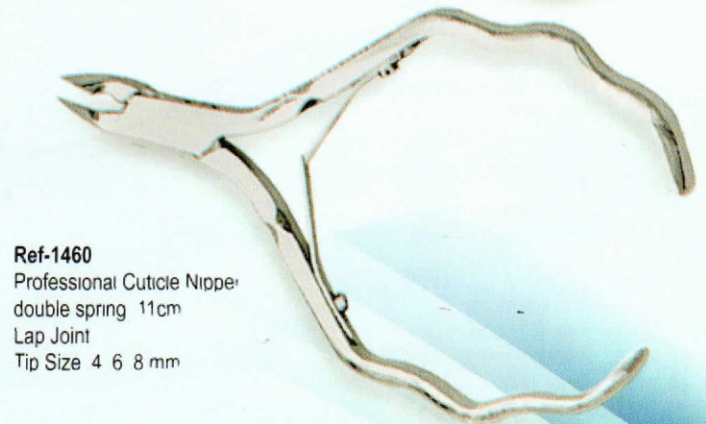

Ref-1459
Cuticle Nipper Square handle
10cm , Box Joint
Tip Size: 4 6 8 mm

Ref-1460
Professional Cuticle Nipper
double spring 11cm
Lap Joint
Tip Size 4 6 8 mm