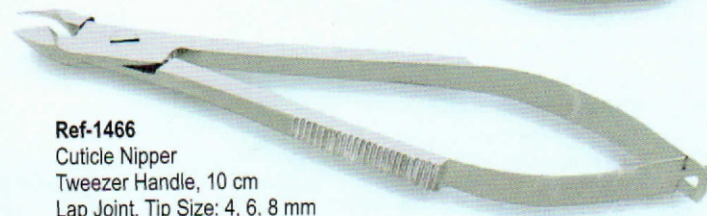

Ref-1465
Professional Cuticle
Nipper Berrel Spring, 10 cm
Lap Joint
Tip Size: 4, 6, 8 mm

Ref-1466
Cuticle Nipper
Tweezer Handle, 10 cm
Lap Joint, Tip Size: 4, 6, 8 mm