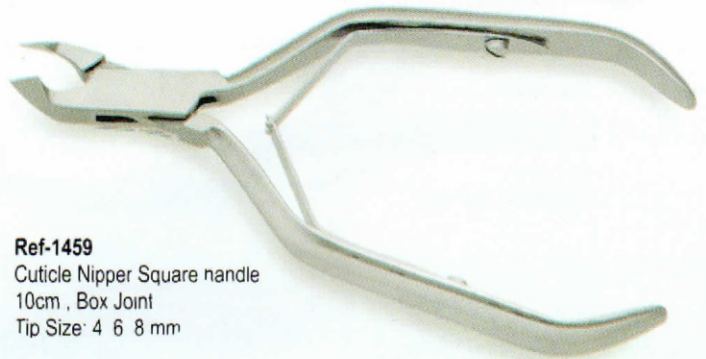

Ref-1458
Professional Cuticle Nipper
Double Spring, 11 cm
Box Joint
Tip Size: 4 6 8 mm