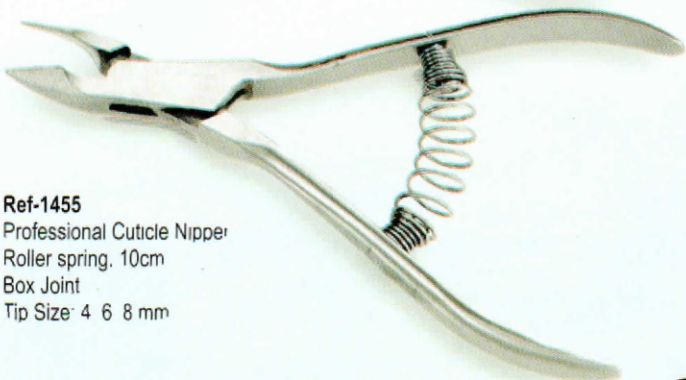

Ref-1454
Professional Cuticle Nipper
single spring, 10 cm
Box Joint
Tip Size: 4. 6. 8. 10 mm

Ref-1461
Professional Cuticle Nipper
Single Spring , 10 cm
Lap Joint
Tip Size: 4, 6, 8, 10 mm

Ref-1455
Professional Cuticle Nipper
Roller spring, 10cm
Box Joint
Tip Size: 4 6 8 mm